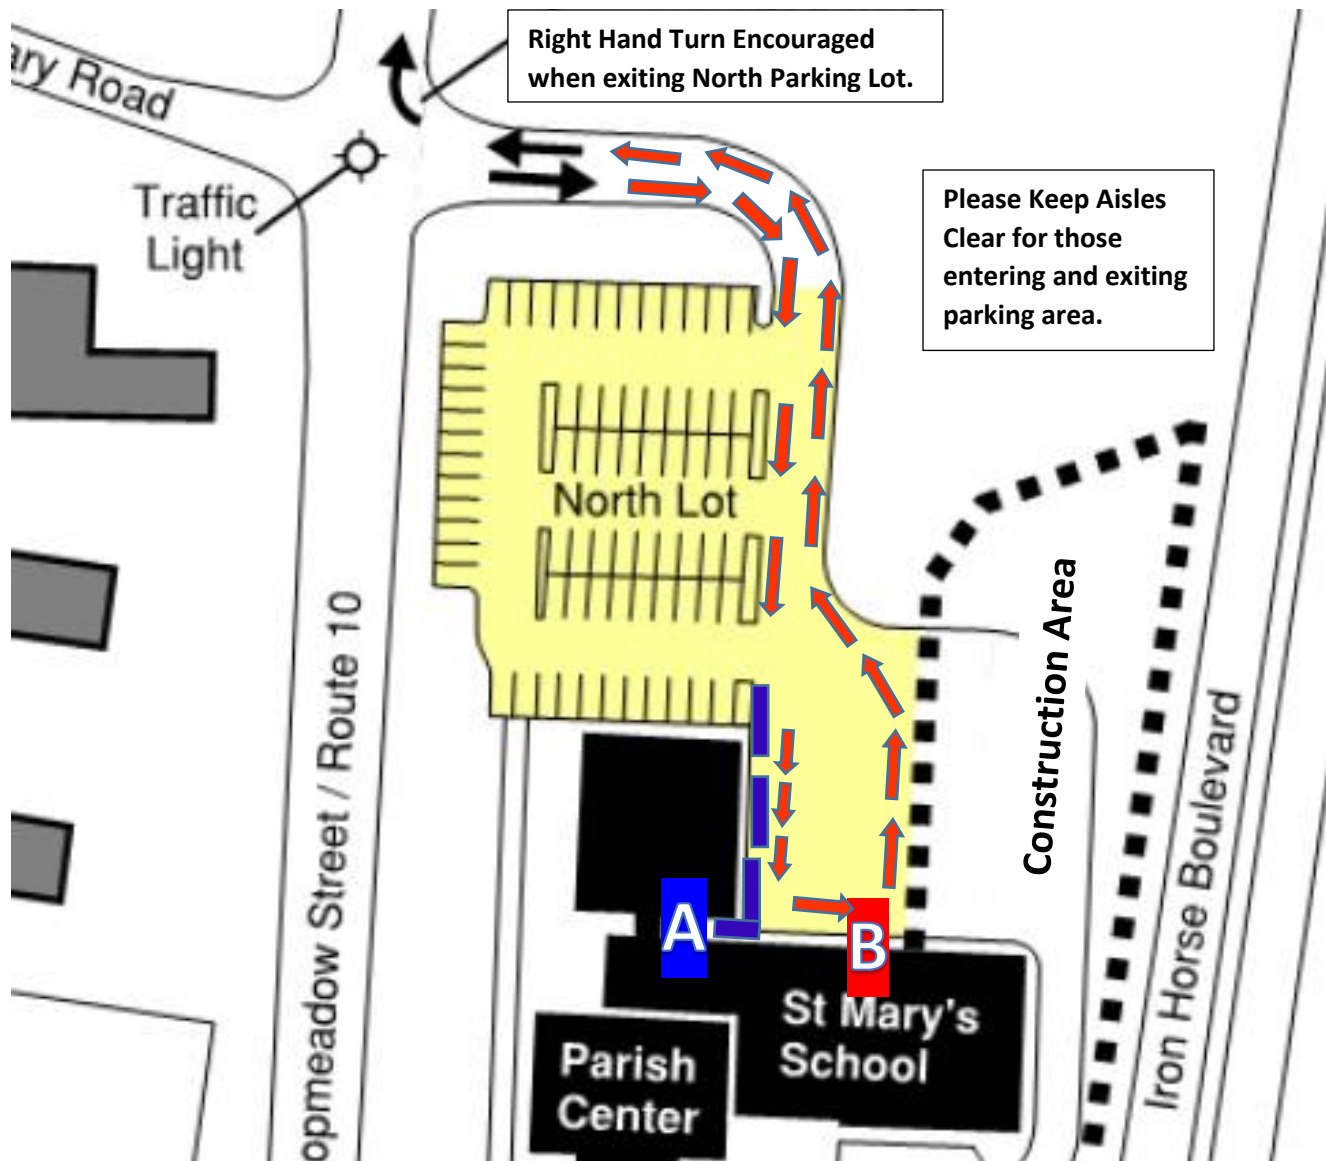

## Religious Education Drop-Off & Pick-Up 2018-19

### North Parking Lot

Parking Ambassadors (wearing yellow vests) will be available to direct traffic in North Parking Lot for Religious Education hours. Parents of Grades 1-3 are asked to park and walk your child to St. Francis Garden Door (A). Parents of Grades 4-6 will be directed to drop-off at North School Entrance (B) then circle back out exiting onto Hopmeadow Street at the light. To ease backups, we encourage right hand turns exiting onto Hopmeadow Street.

Parishioners attending will be encouraged to park in alternate locations (adjacent to church, Town Hall, Parish Offices) and some parishioners will share the North lot with Religious Education parents. We thank you for your consideration and patience during this construction phase.