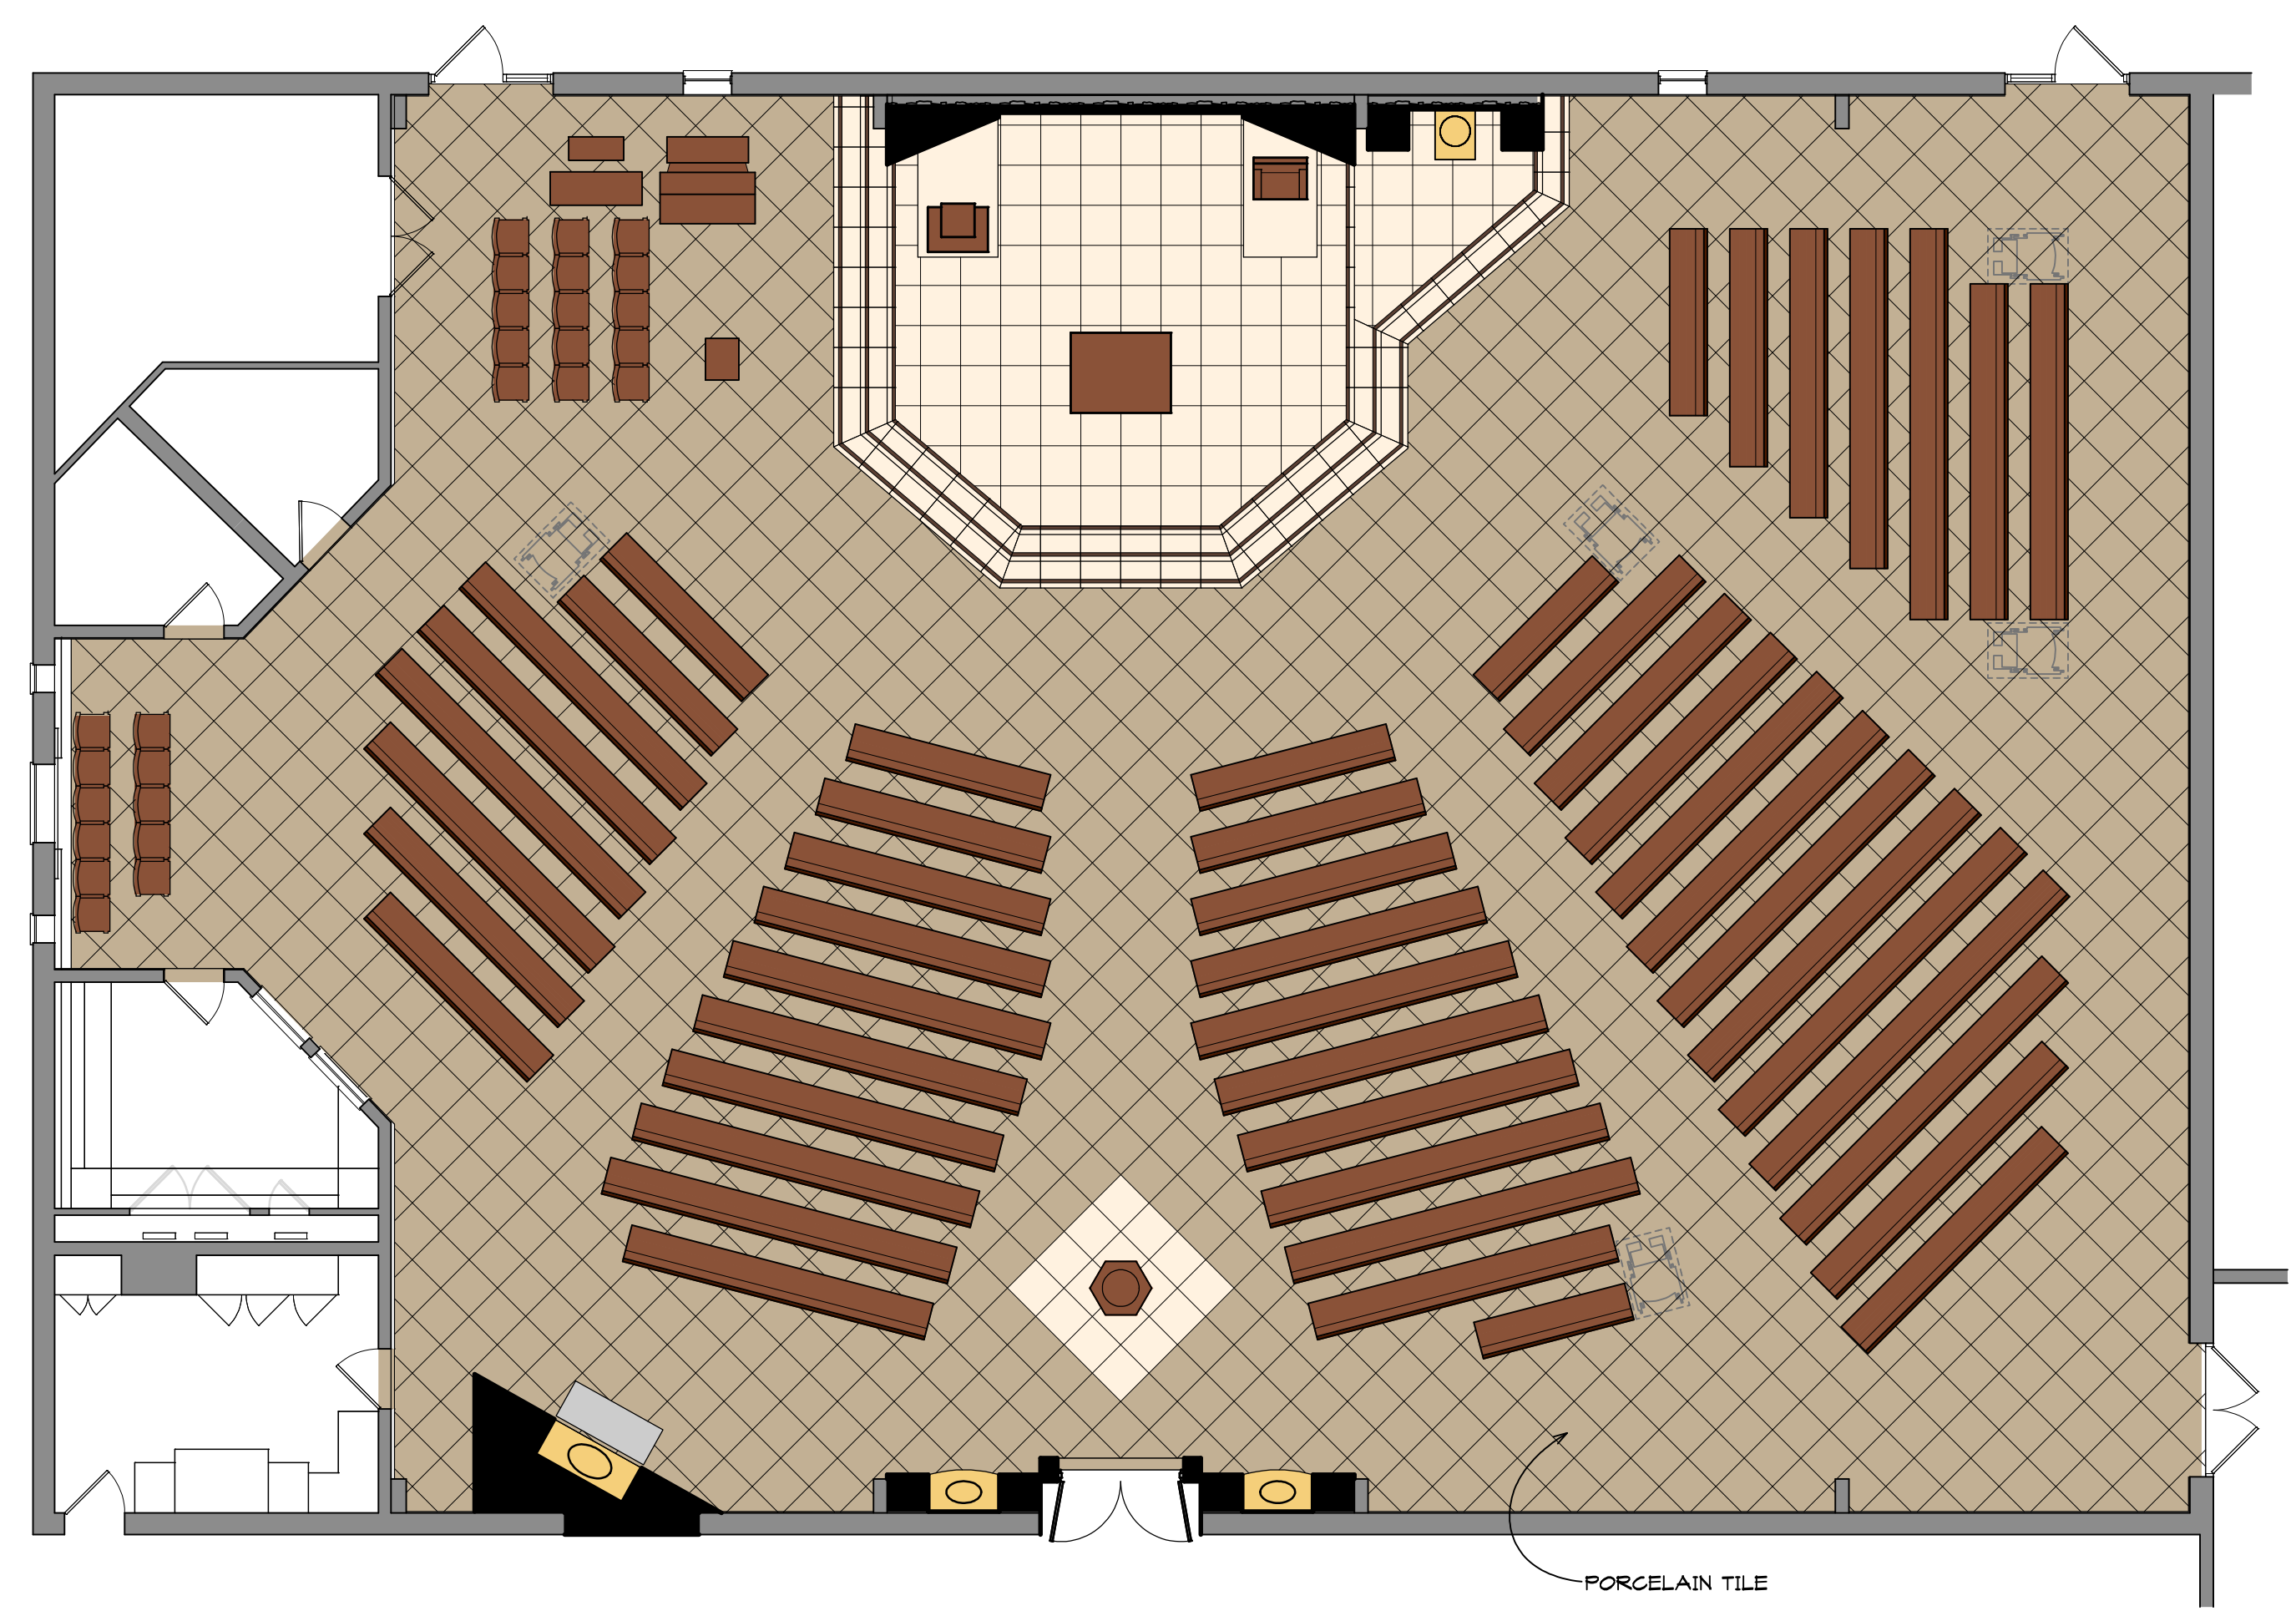

SEATING	
CONGREGATION:	*393
SANCTUARY:	2
CHOIR:	15
MUSICIANS:	2
TOTAL:	412

*PEN SEATING CALCULATED 22" PER PERSON.

PROPOSED PLAN

PROPOSED FLOOR FINISH PLAN

PROPOSED WORSHIP SPACE RENEWAL FOR
OUR LADY OF THE MOUNT
 WARREN, NJ

A-2
PROPOSED