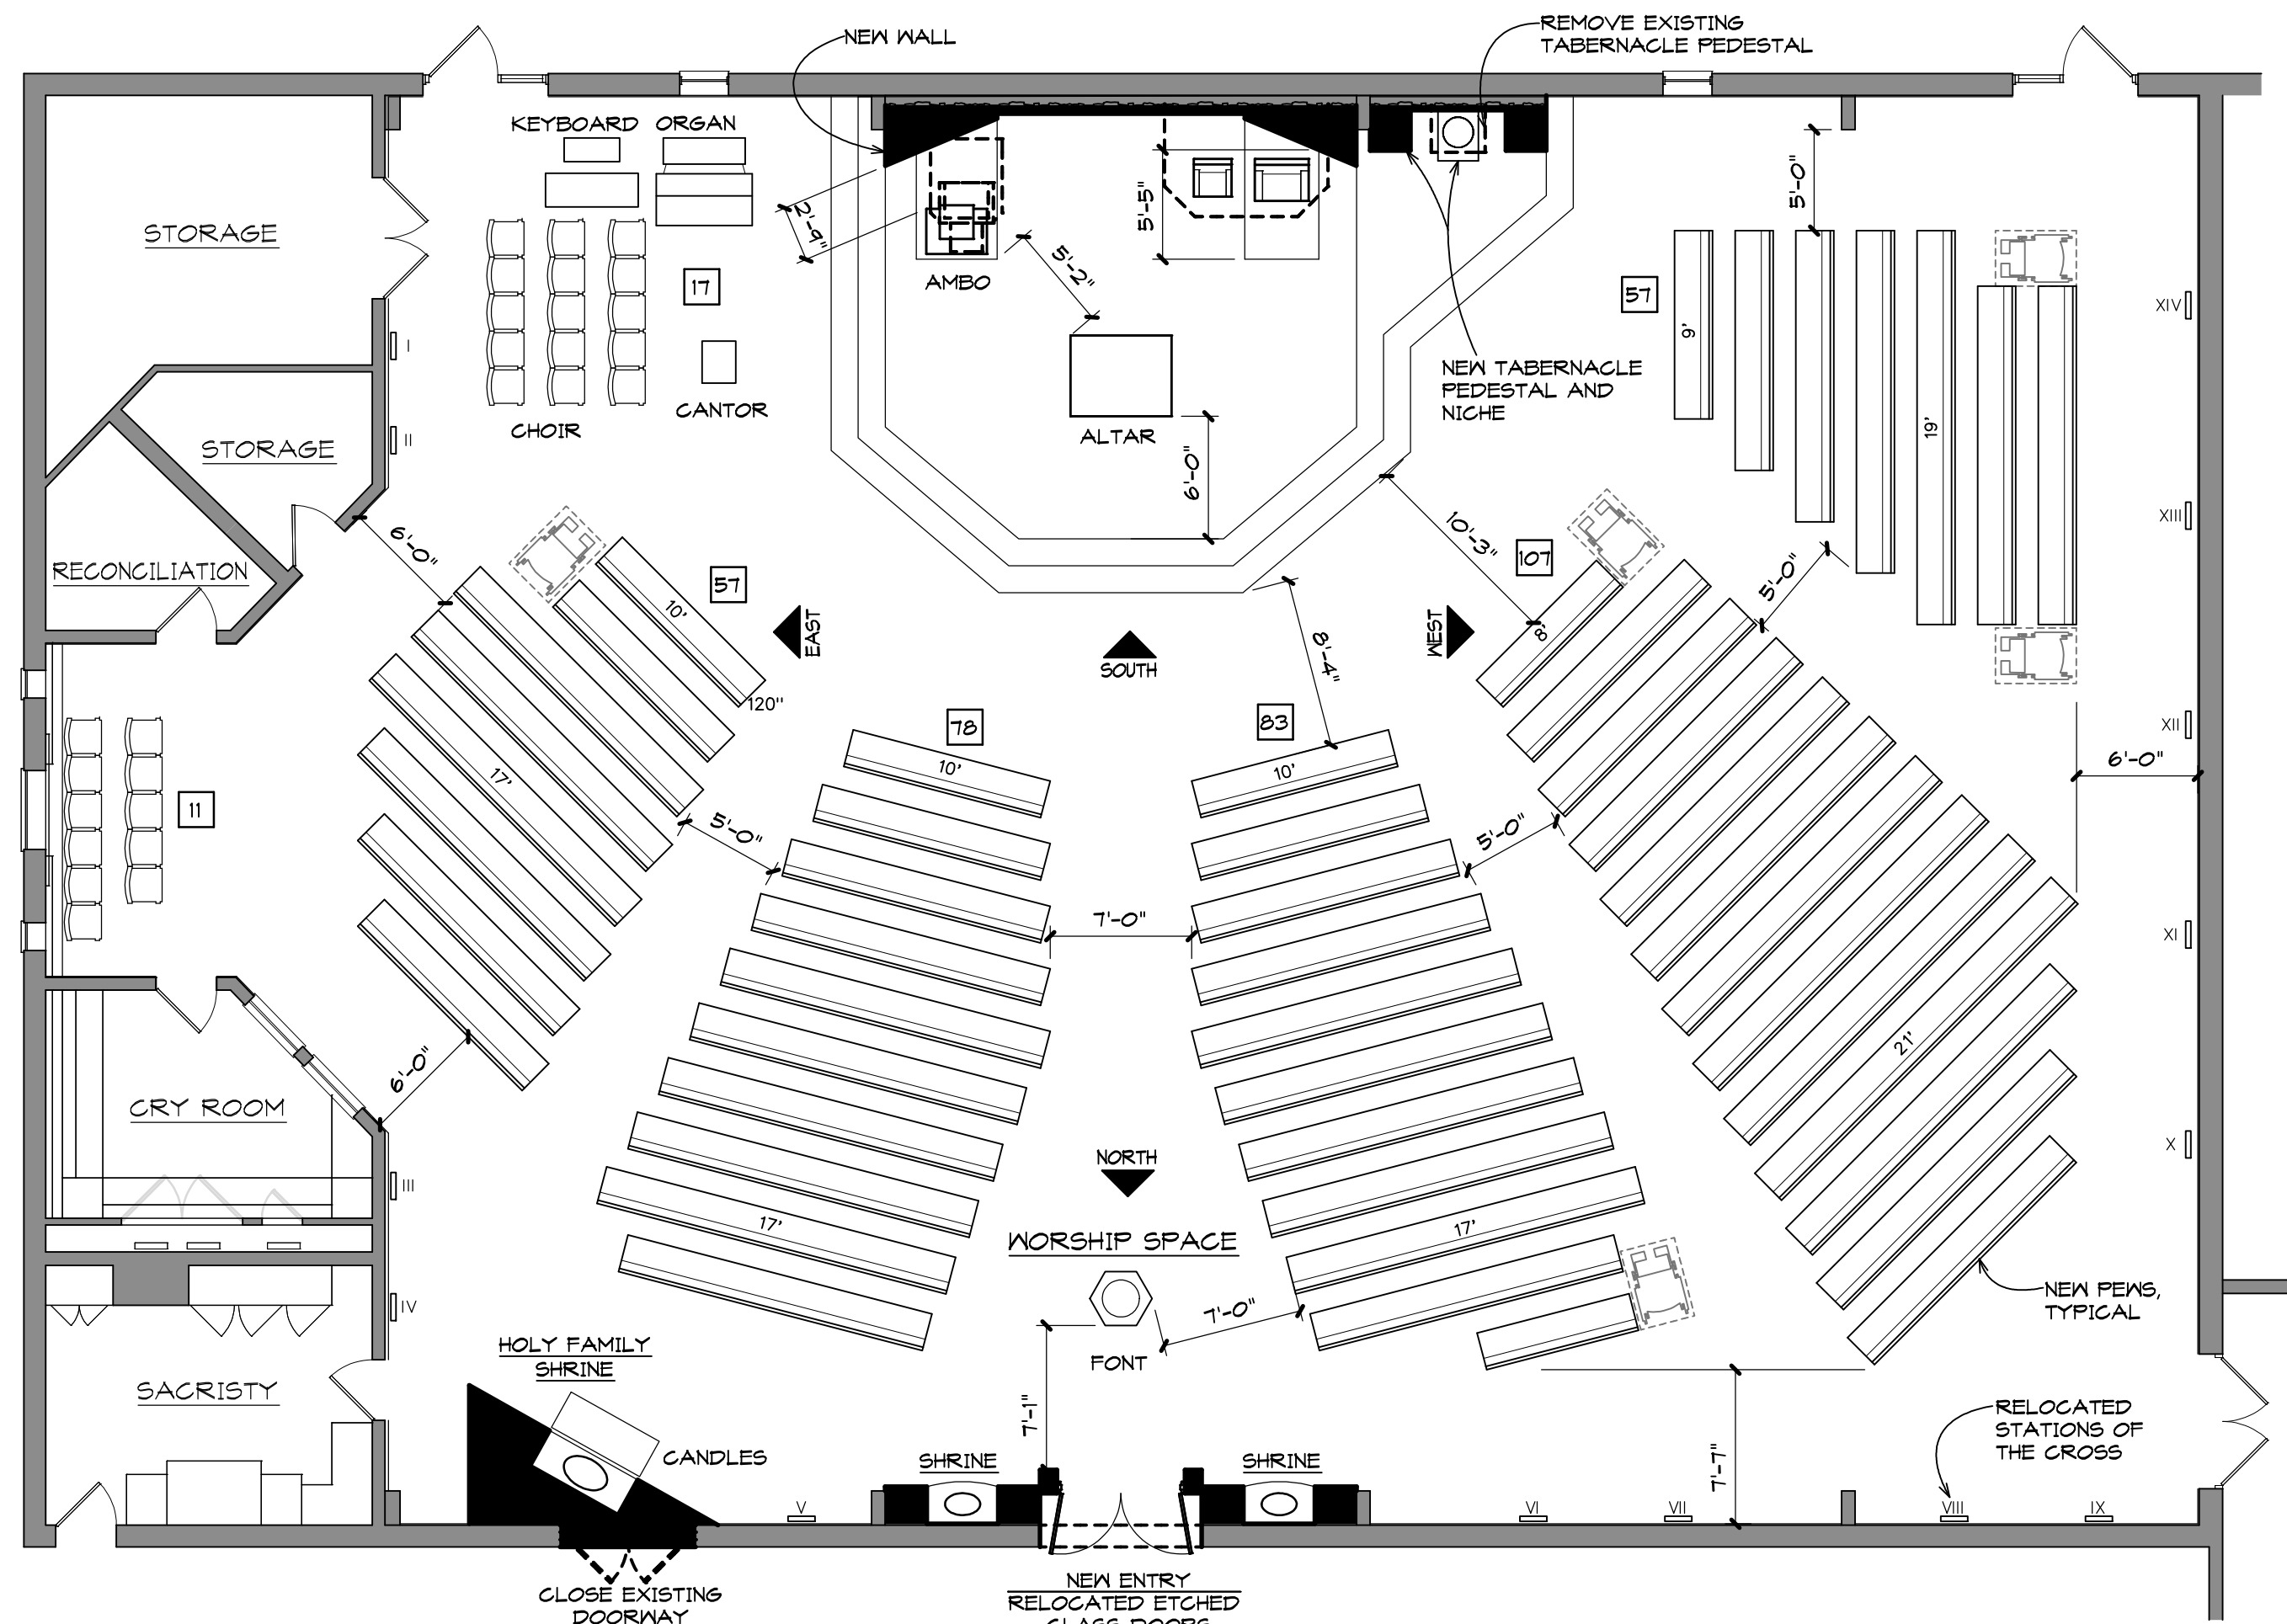

SEATING	
CONGREGATION:	*393
SANCTUARY:	2
CHOIR:	15
MUSICIANS:	2
TOTAL:	412

*PEN SEATING CALCULATED 22" PER PERSON.

PROPOSED PLAN

PROPOSED FLOOR FINISH PLAN

PROPOSED WORSHIP SPACE RENEWAL FOR
OUR LADY OF THE MOUNT
 WARREN, NJ

A-2
PROPOSED