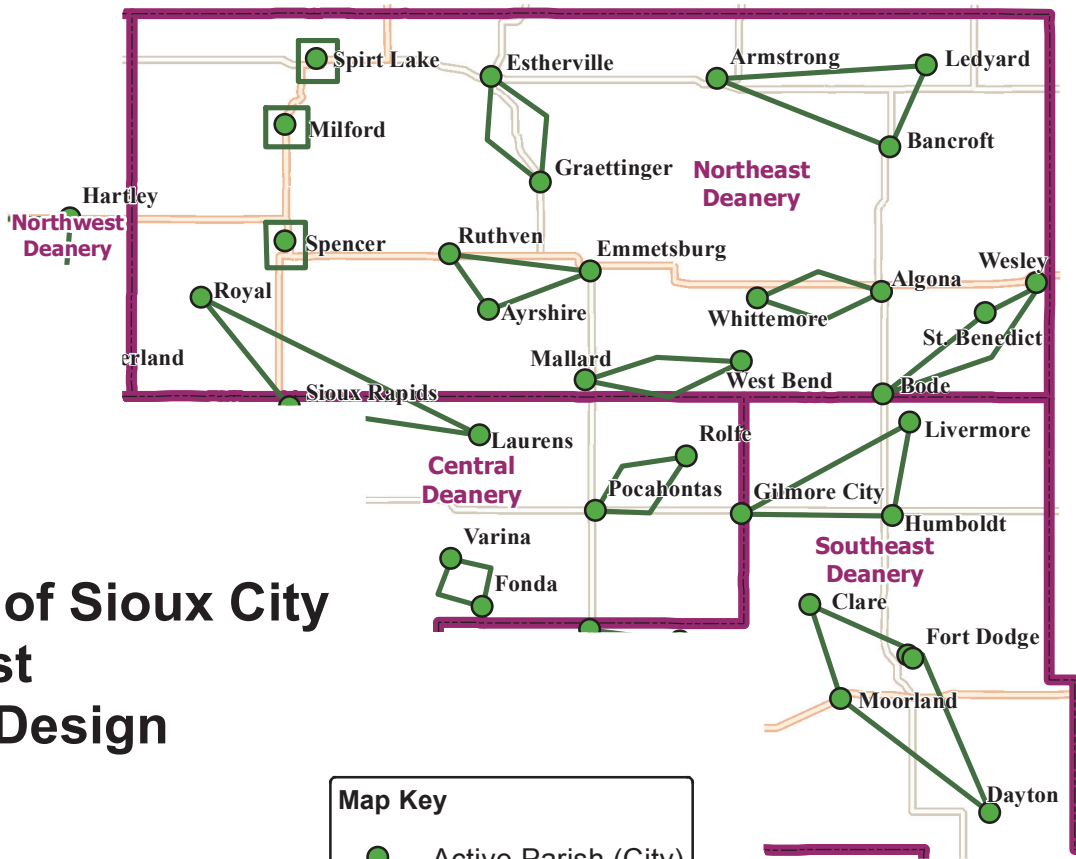

# Diocese of Sioux City Northeast Current Design

# Diocese of Sioux City Northeast Deanery Proposed Design