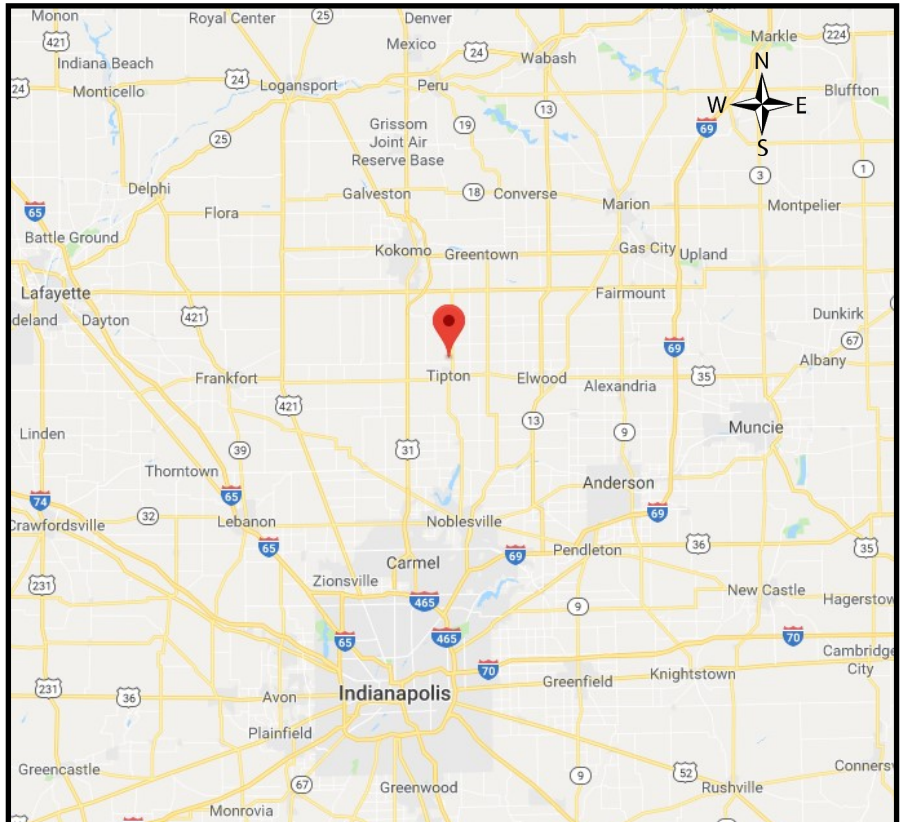

Directions to the St. Joseph Retreat & Conference Center

1440 West Division Road, Tipton, Indiana 46072, (765) 551-9570, stjosephretreat.org

From the North Take US-31 South to Division Road, turn left and travel 4.6 miles to facility. 40 miles/45 minutes from Peru, IN.

From the South Take US-31 North to Division Road, turn right and travel 4.6 miles to facility. 32 miles/34 minutes from I465 North in Indianapolis, IN.

From the East (From Muncie) Take IN-28 W/US-35 N. Continue straight onto IN-28 West. Turn right onto IN-213 North. Turn left onto Division Road and travel 4.3 miles to facility. 40 miles/1 hour.

From the West (From Lafayette) Take I65 South to Indianapolis to exit 158 for IN-28 toward Frankfort/Attica. Stay on IN-28/US-421. Turn left back onto IN-28 East. Turn left onto US-31 North. Travel north to Division Rd, turn right and go 4.6 miles to facility. 52 miles/1 hour.