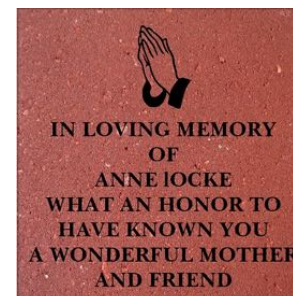

SAINT JOSEPH'S DISCALCED CARMELITE MONASTERY

141 CARMELITE DRIVE BUNNELL, FL 32110 386-437-2910

MEMORIAL BRICKS AT THE STATUE OF DIVINE MERCY OF JESUS

A memorial brick can be used to:

- remember a departed loved one
- honor anniversaries, sacraments, graduations

Catholic symbols (clipart) are available from the provided list to add to your brick's message.

All bricks are 12"x12" concrete pavers with laser engraving and guaranteed for life.

Miniature replica bricks are available for $15 each at the time of your order. Replicas will be delivered to our monastery with other ordered bricks. Currently, we are unable to ship them and they will need to be picked up.

Order options:

1. 1 - Online via www.bunnellcarmelites.org
2. 2 - Deliver/Mail this form to our office

Typical time for brick delivery is about 3 weeks.

The price of each memorial brick is $100.

For clipart, please add $25.

Currently all payments must be via check, even for orders placed online. Thank you!

CLIPART GALLERY