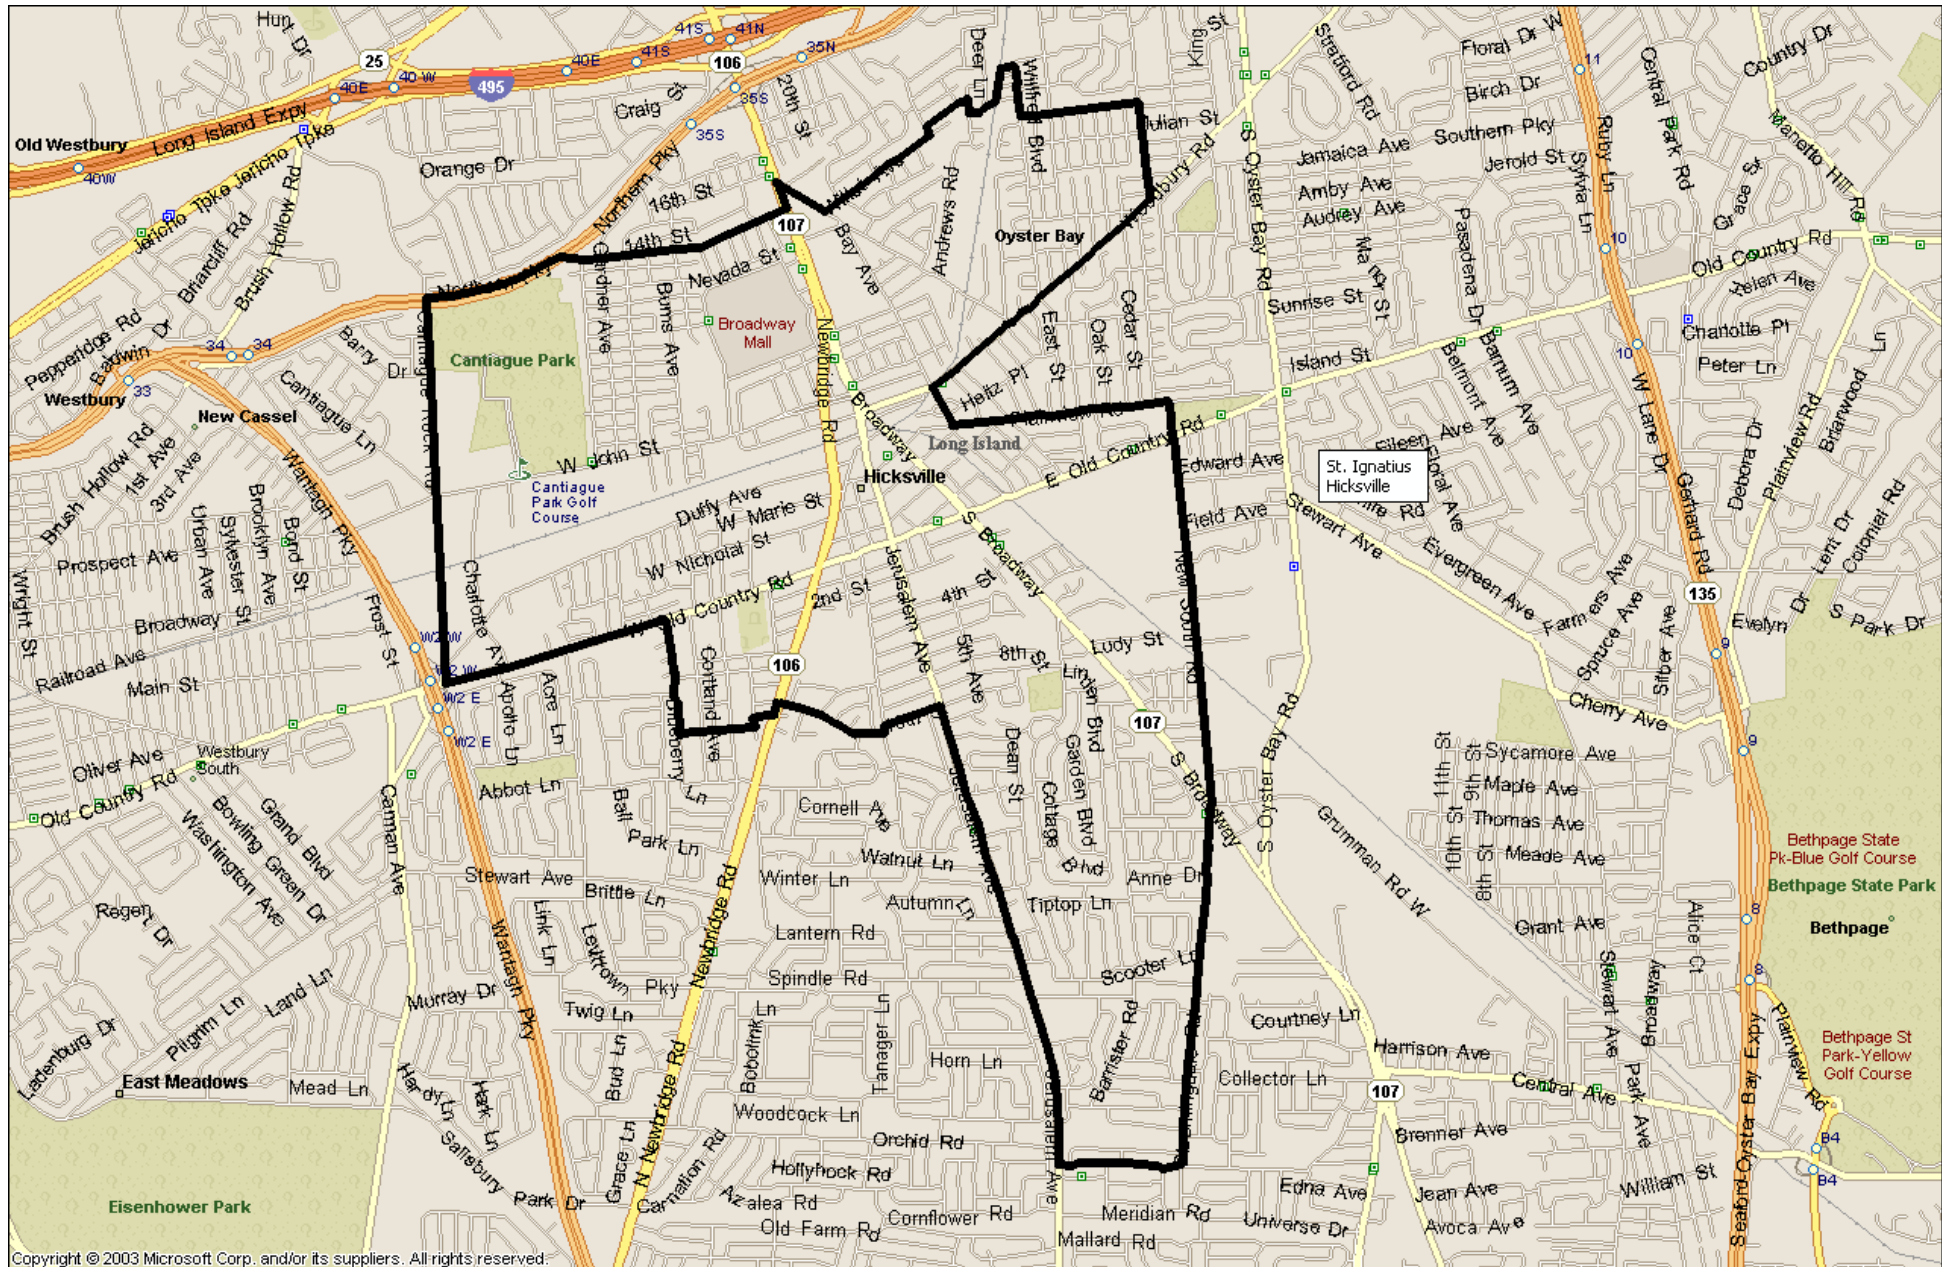

St. Ignatius Hick

Copyright © 1988-2003 Microsoft Corp. and/or its suppliers. All rights reserved. <http://www.microsoft.com/mappoint> © Copyright 2002 by Geographic Data Technology, Inc. All rights reserved. © 2002 Navigation Technologies. All rights reserved. This data includes information taken with permission from Canadian authorities © 1991-2002 Government of Canada (Statistics Canada and/or Geomatics Canada), all rights reserved.