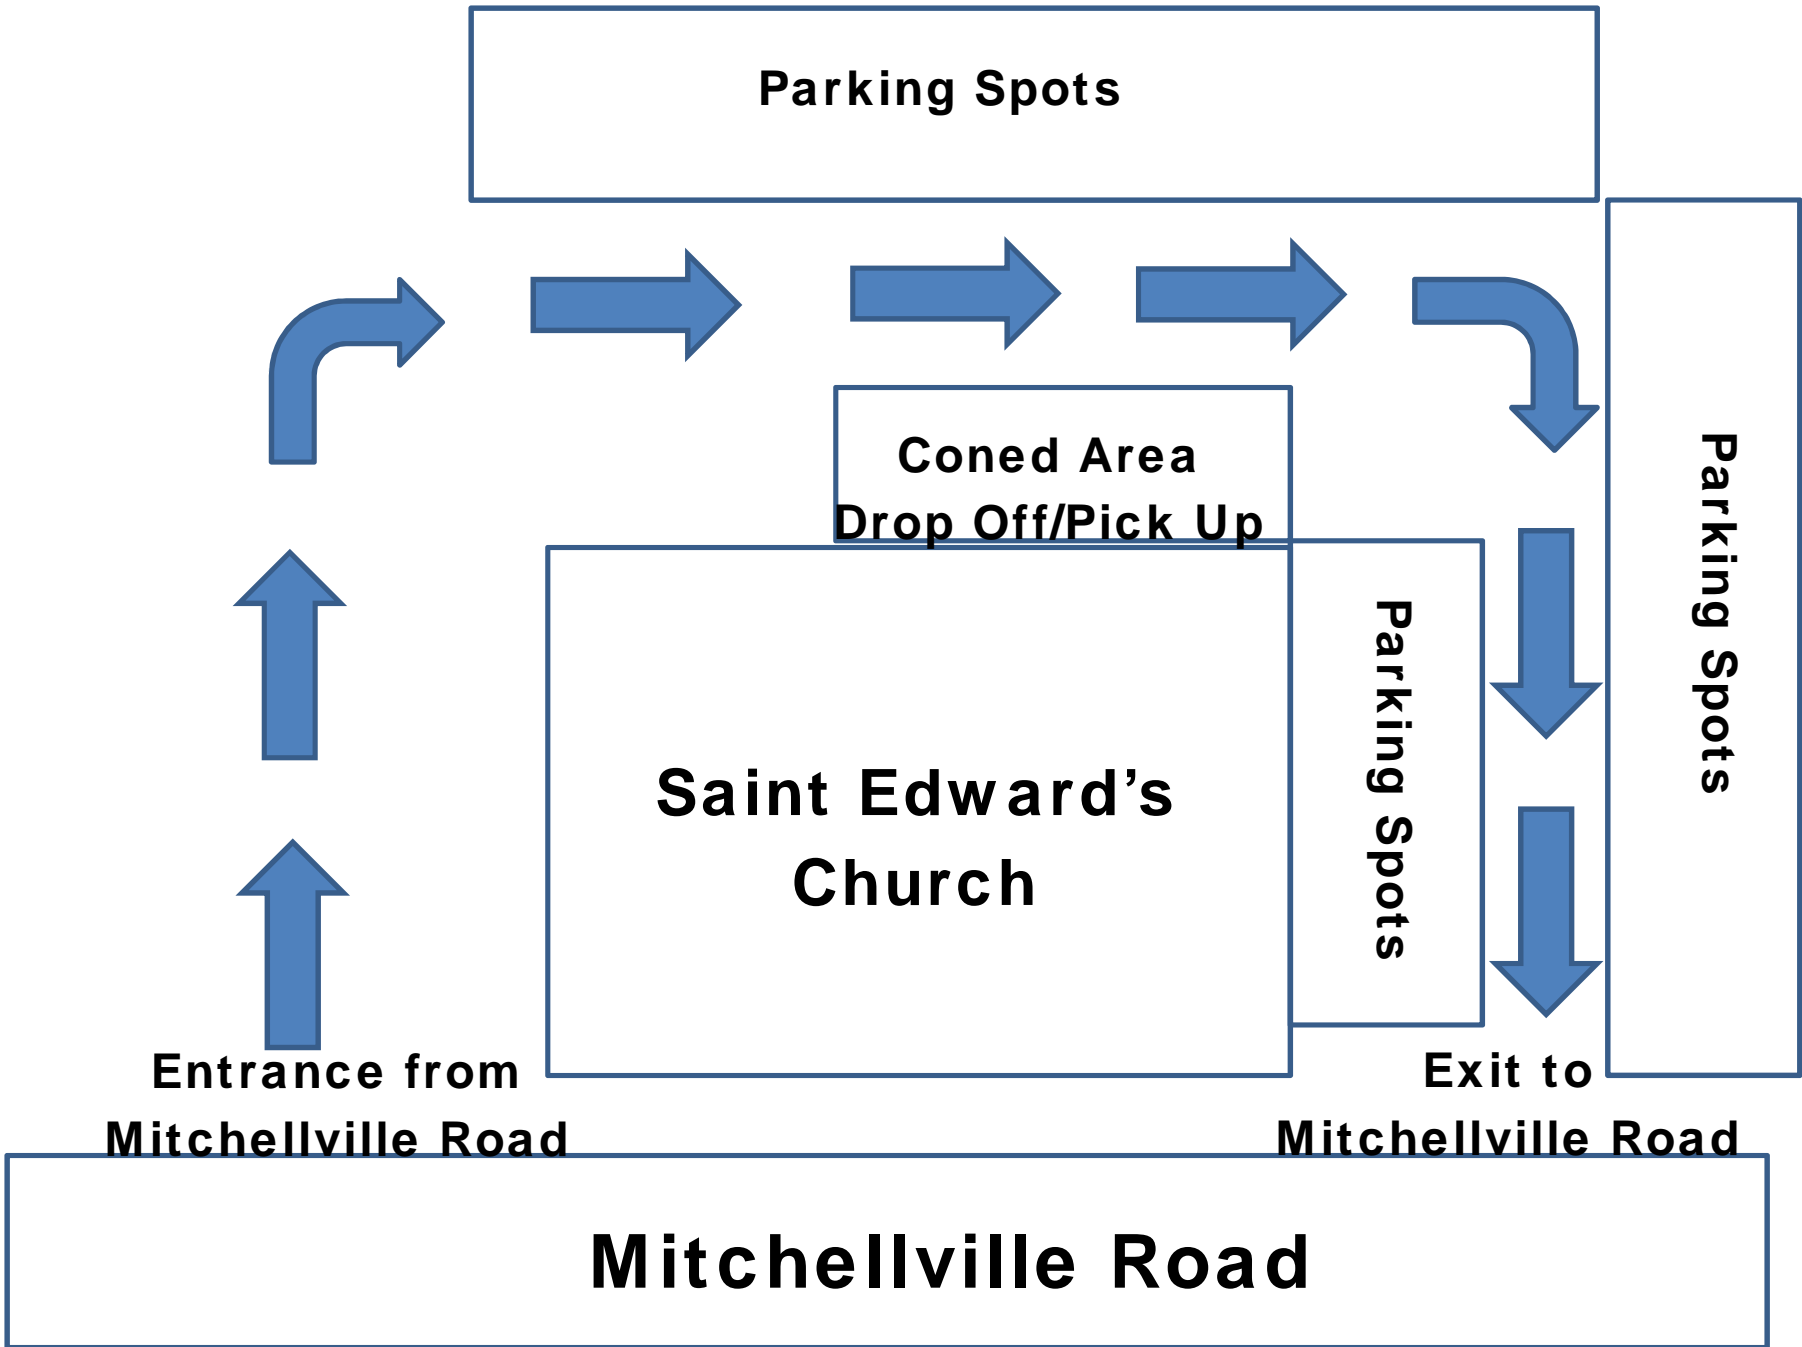

CCD DROP OFF AND PICK UP PROCEDURES

This system has been put in place for the safety of all children. A diagram of the traffic flow is on the back of this paper

- Drop Off
 - Please **enter the parking lot on the east side** of the church (the entrance closest to RT 301) and proceed to the back of the church.
 - Please drop your child off at the coned area.
 - If you would like to walk your child to class, please park your car in a marked parking spot. Do not park behind or in front of the cones.
 - **Exit the parking lot on the west side of the church**
- Pick Up
 - Again, please **enter the parking lot on the east side** of the church (the entrance closest to RT 301) and proceed to the back of the church.
 - The children will be waiting in the coned area. Please wait until you get to the cones before allowing your child to get into the car.
 - If you would like to walk your child to class, please park your car in a marked parking spot. Do not park behind or in front of the cones.
 - **Exit the parking lot on the west side of the church**

Parking Spots

**Coned Area
Drop Off/Pick Up**

**Saint Edward's
Church**

Parking Spots

Parking Spots

**Entrance from
Mitchellville Road**

**Exit to
Mitchellville Road**

Mitchellville Road