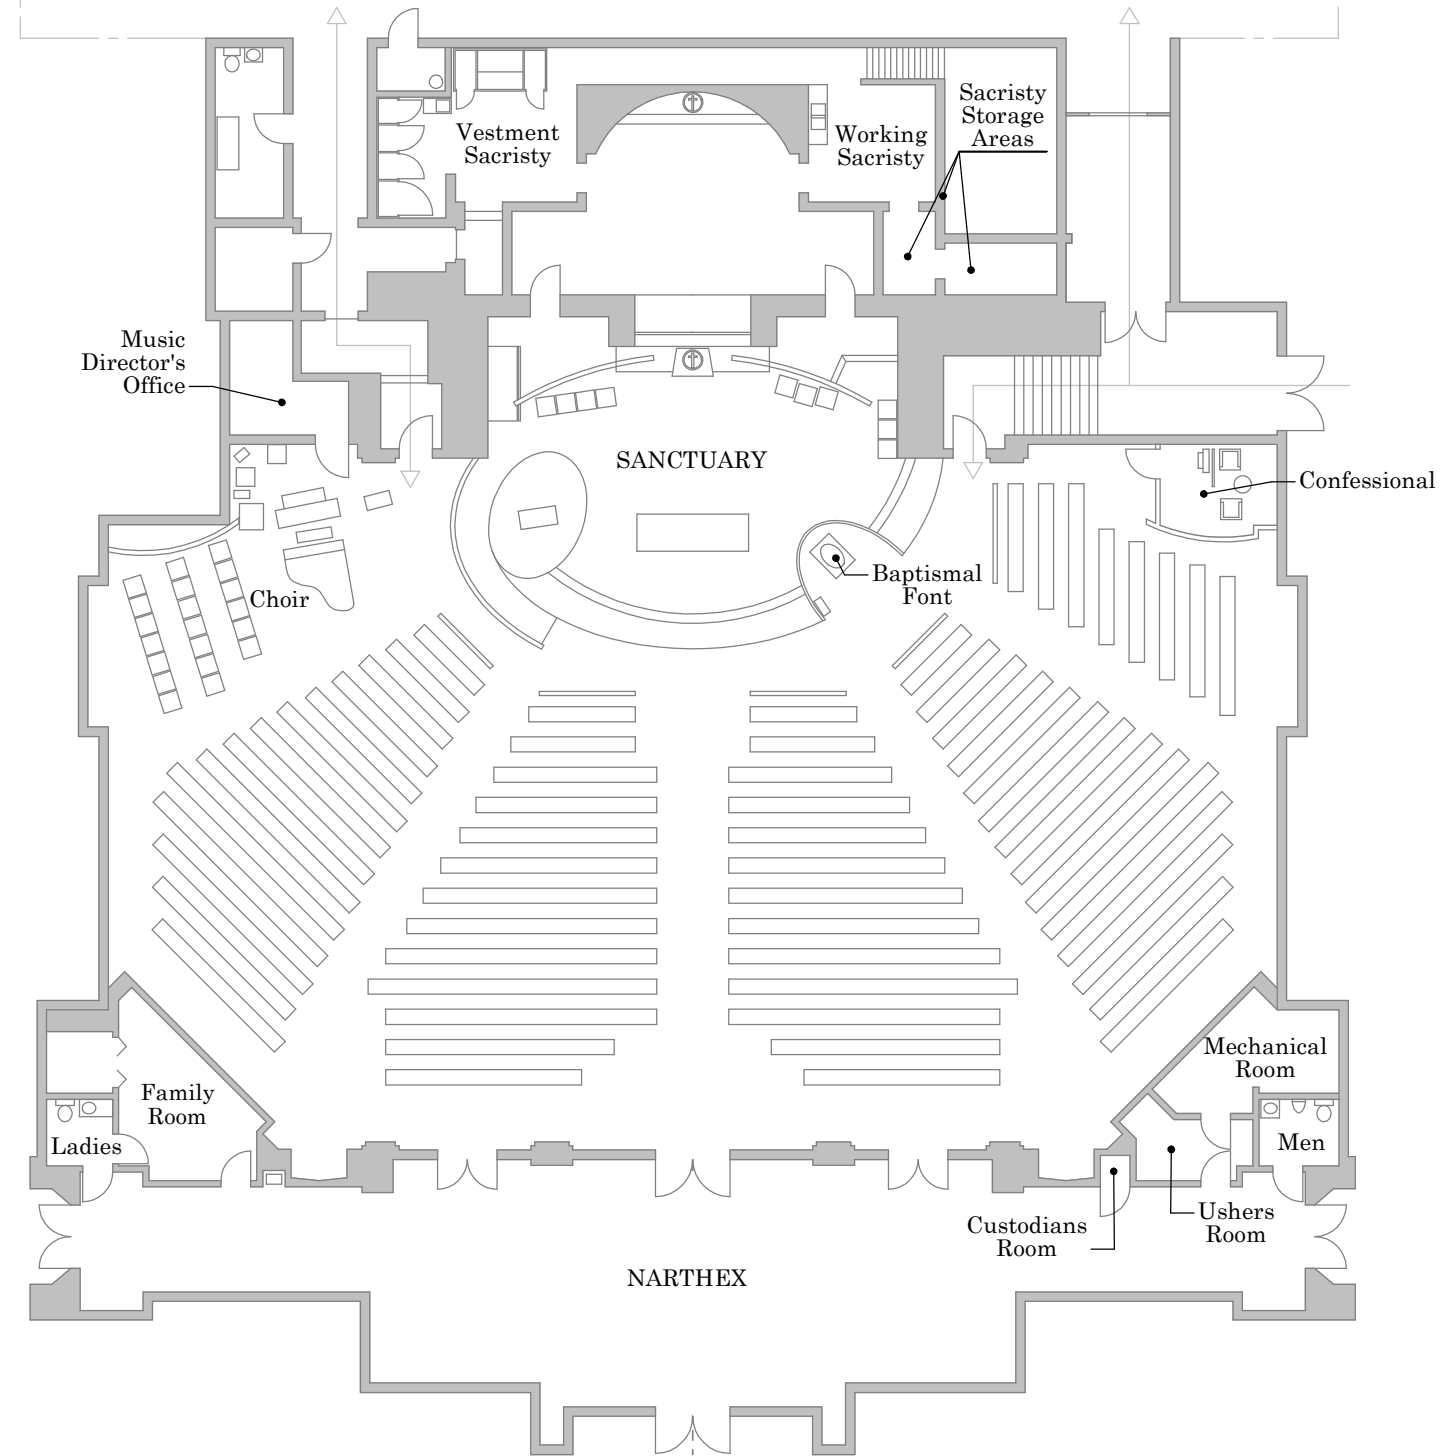

SCHOOL

Music Director's Office

Vestment Sacristy

Working Sacristy

Sacristy Storage Areas

SANCTUARY

Confessional

Choir

Baptismal Font

Family Room

Ladies

Mechanical Room

Men

Custodians Room

Ushers Room

NARTHEX