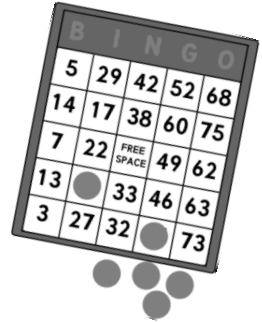

Designer Handbag

| | | | | |
|---|---|---|---|---|
| B | I | N | G | O |
|---|---|---|---|---|

Hosted by St. Bernadette Home & School

Friday, February 8th

O'Brien Hall (Church Basement)

Doors open at 6:30 p.m., BINGO will start at 7:30 p.m.
\$25 in advance, \$30 at the door

10 rounds of BINGO included
for chances to win designer handbags!

Raffles & 50/50 will be sold for additional prizes to be drawn throughout the night.

Extra bingo cards will also be available; see a bag you love, play more cards!

Pattern cards will be sold for cash and special bag rounds.

BYOB - bring a favorite beverage & snack to share with your table.

Water, plates, cups and napkins will be provided.

****Advanced ticket purchase is encouraged.****