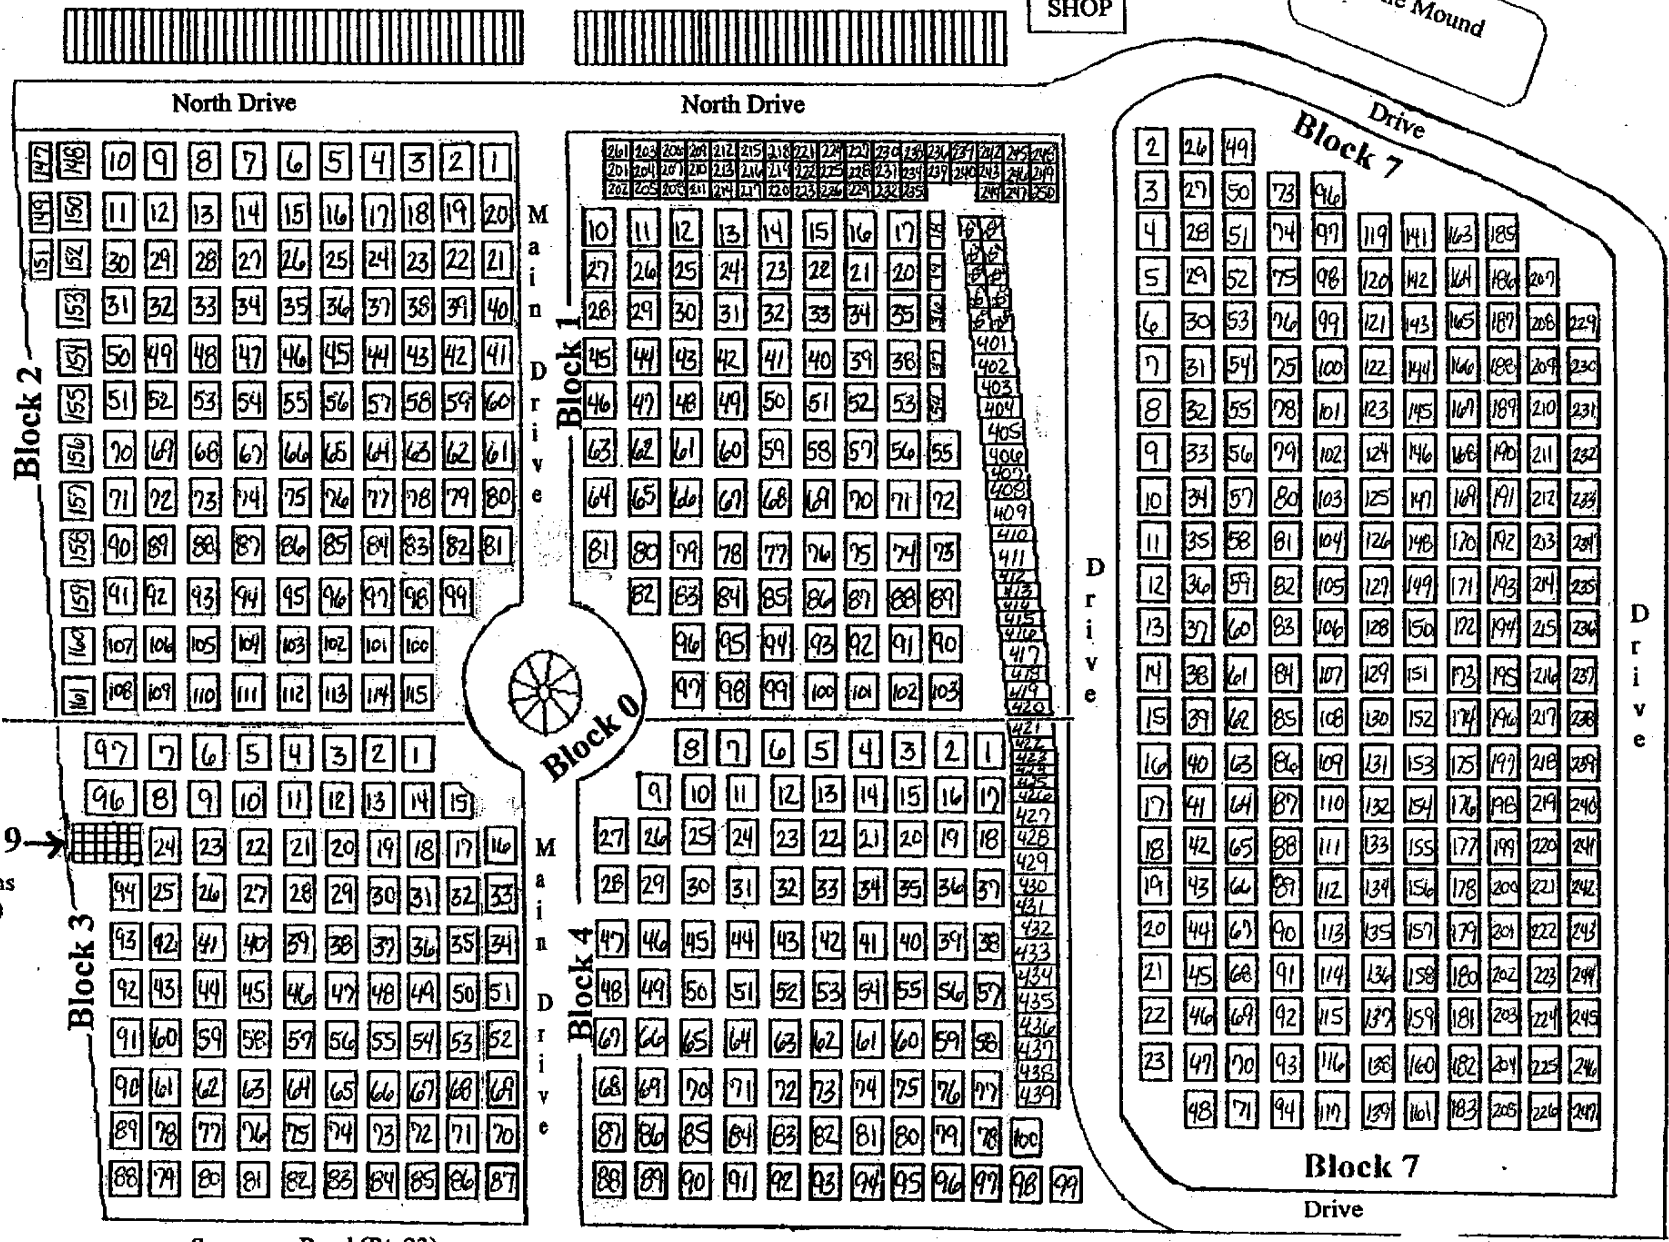

# St. Mary Cemetery - De Kalb, GA

(Map is not to scale)

Block 6 Lots 100-146

Block 5 Lots 161-203

SHOP

The Mound

North Drive

North Drive

Drive

Block 2

Block 1

Block 7

Block 0

Block 3

Block 4

Block 7

Block 9  
Cremations  
Lots 1-30

Sycamore Road (Rt. 23)

Sycamore Road (Rt. 23)

Drive

Main Drive

Drive