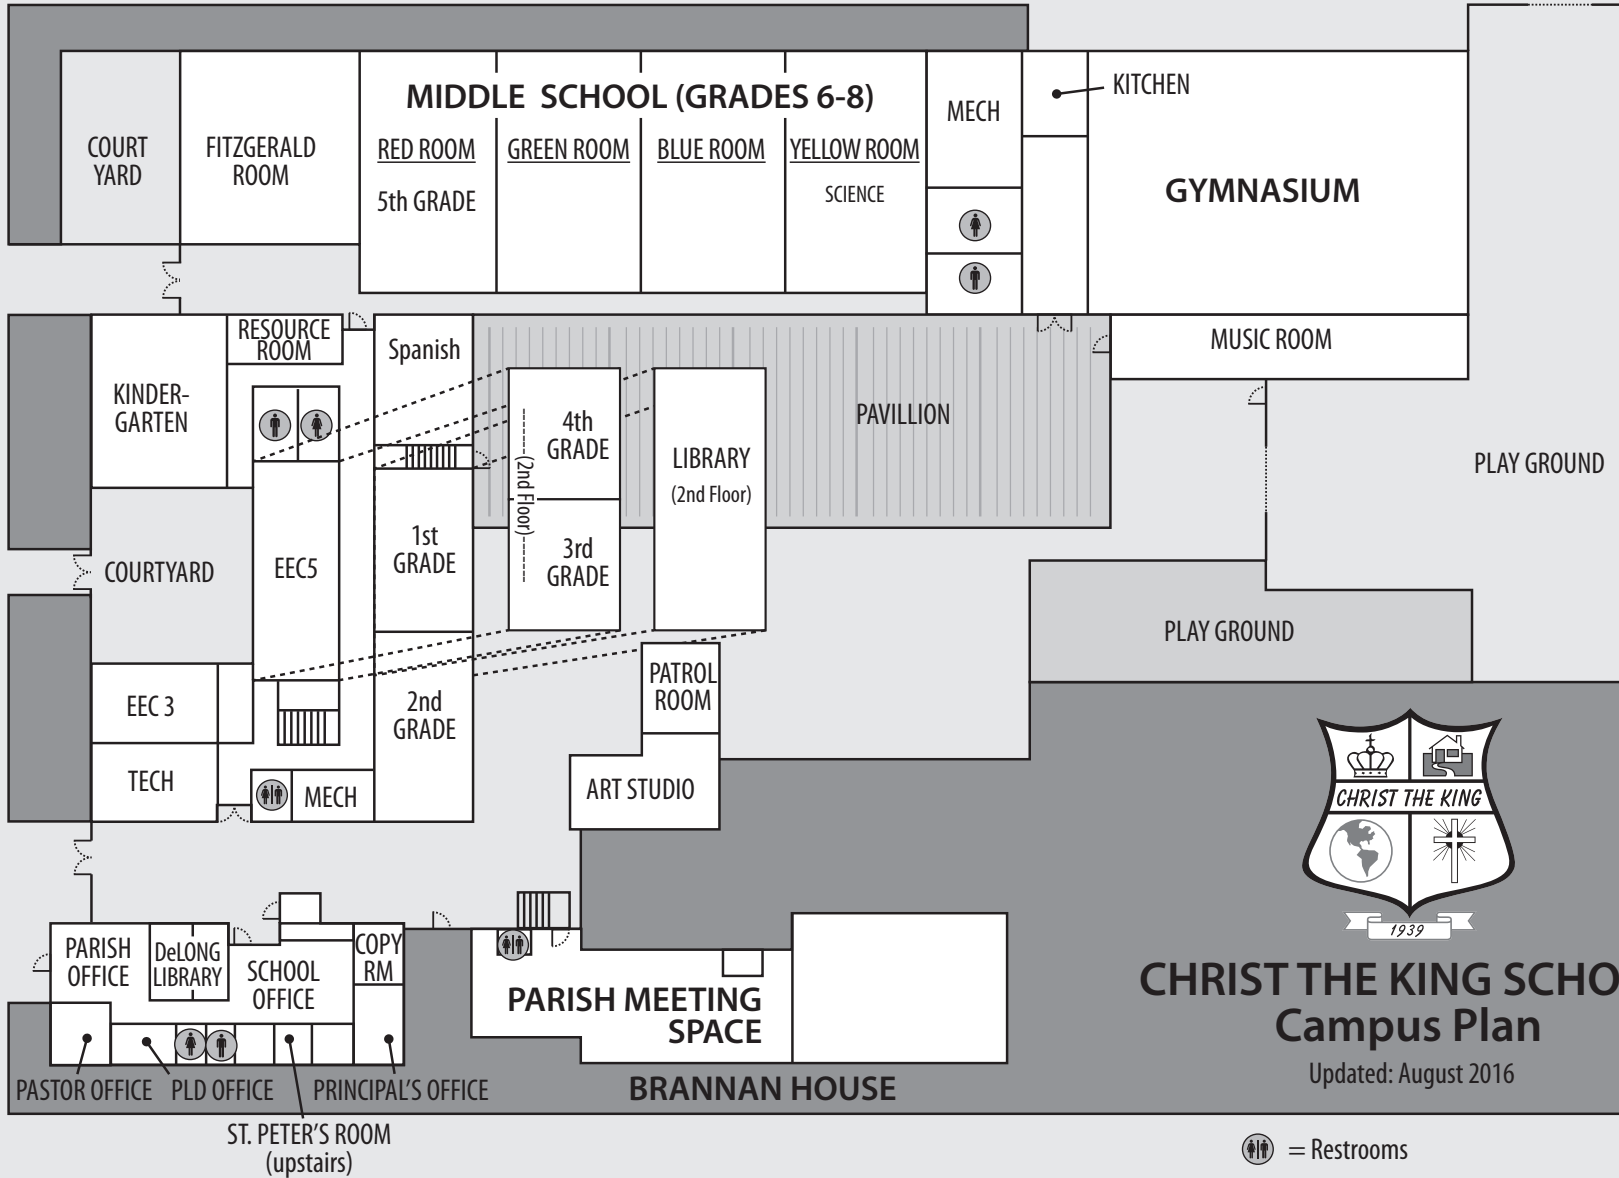

DAYTON AVENUE

CHRIST THE KING CHURCH

NORTH 17th STREET

**CHRIST THE KING SCHOOL**  
**Campus Plan**

Updated: August 2016

= Restrooms

PHINNEY AVENUE