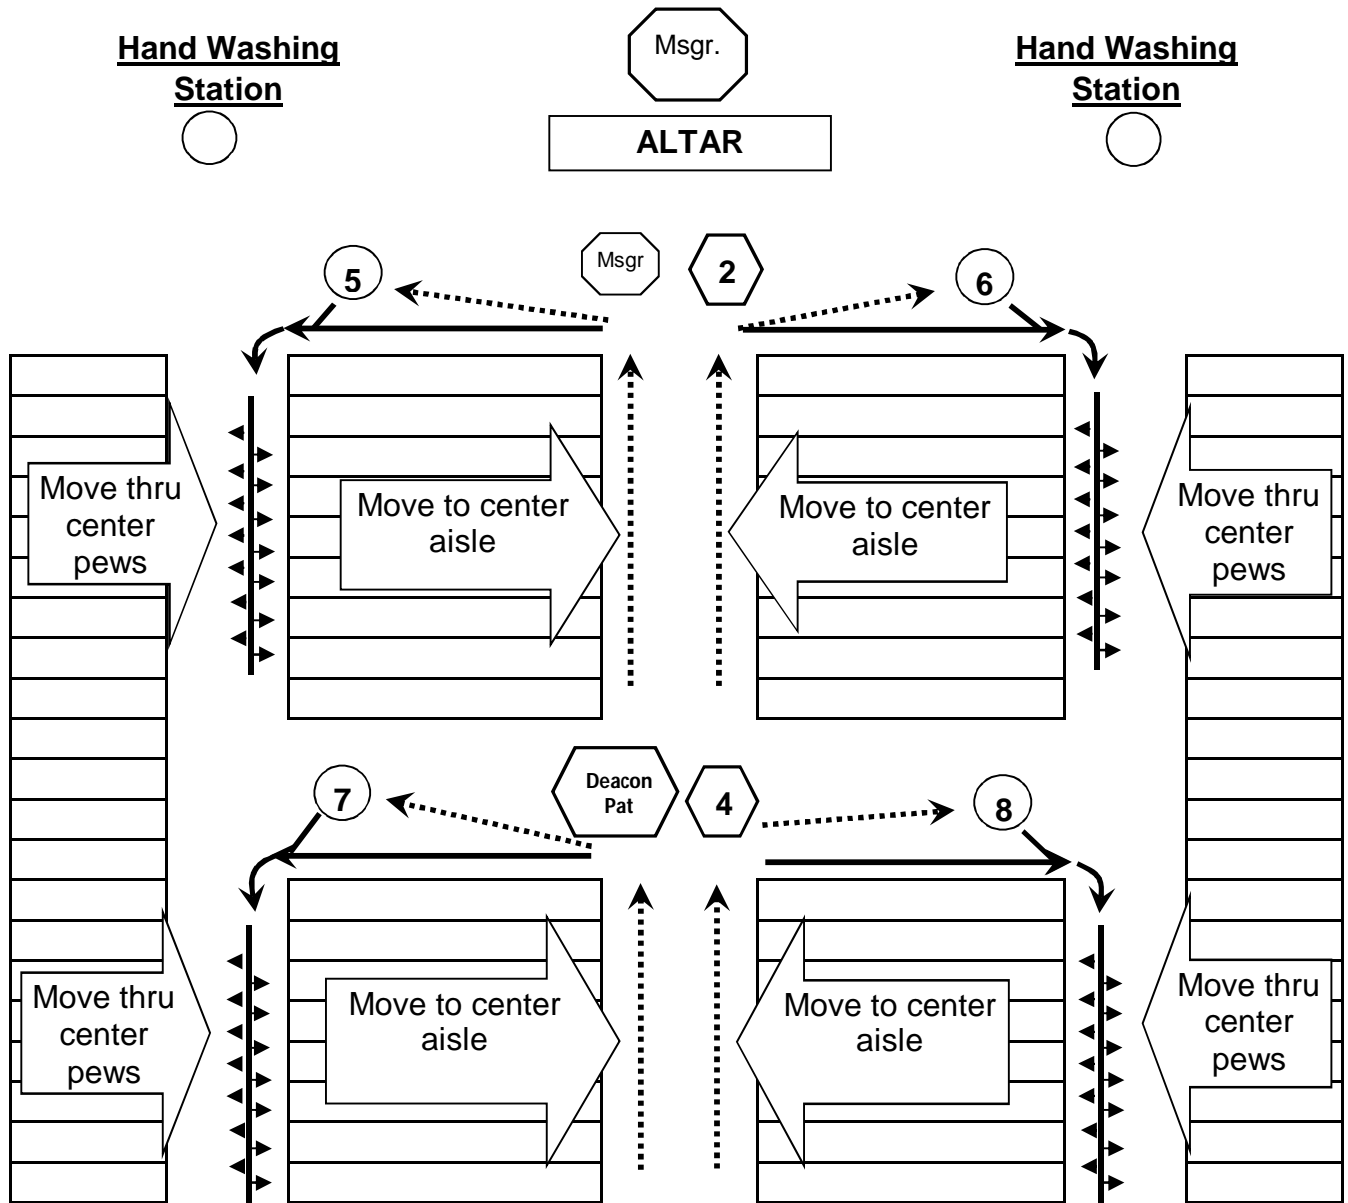

**Diagram of Stations for Communion**  
**And Communion Traffic Pattern for 4:00 & 9:45 Masses**

-  Wine Station
-  Communion Station
-  To Communion
-  Return from Communion