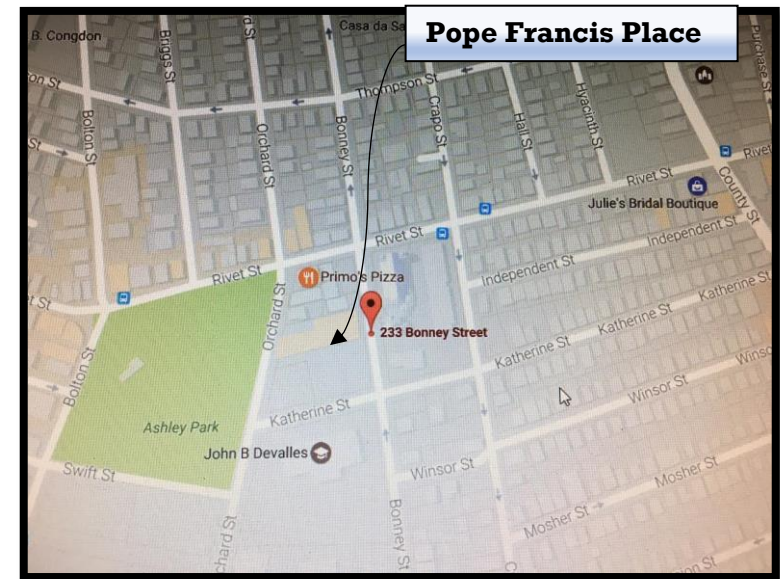

POPE FRANCIS PLACE

CHARITY OUTREACH CENTER

"Mercy is
the heart
of God."

- Pope Francis

Clothes, Furniture 'n Things

Monday: 10:00 AM-1:00 PM

Tues-Wed: 10:00 AM-1:00 PM/6:00-7:30 PM

Friday: 6:00-7:30 PM

Sat.: 10:00 AM-12:00 PM

Diapers 'n Things

Tues 10:00 AM-1:00 PM

233 Bonney Street, New Bedford

(Across from Catholic Social Services)

Our Lady of Guadalupe Parish Office: 508-992-9408